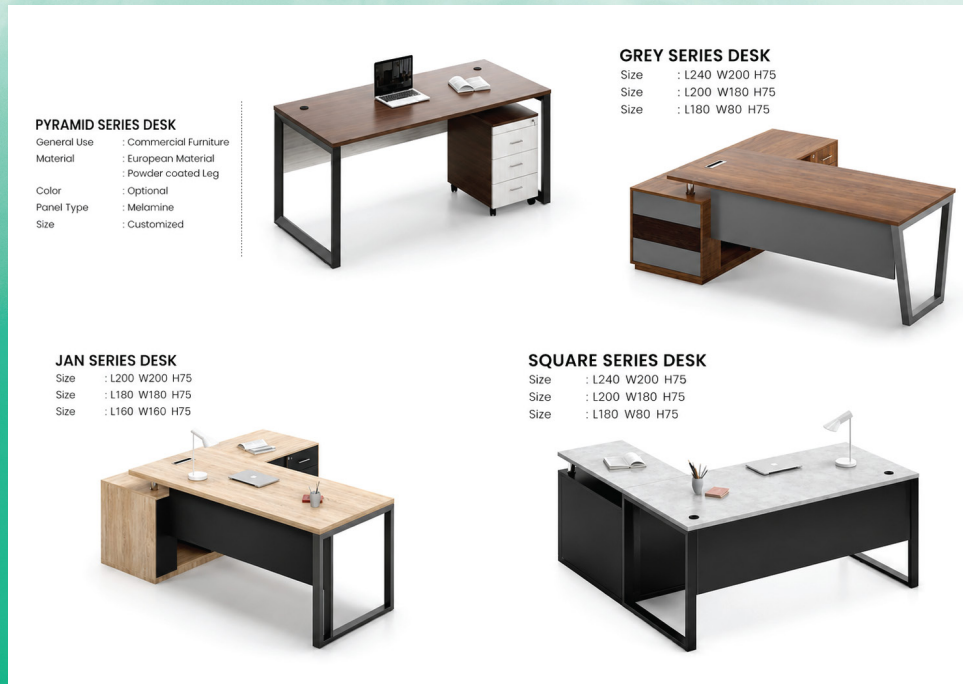

Elegant executive desk with side storage option , Custom-made in premium boards.  
36mm top 3x Soft close handle less drawers with large filing shelves.

Modern desk in powder coated white or black frame finish. The frame sets a strong visual accent and ensures particularly high stability. Soft close rectangular cable grommet in brushed aluminium finish on tabletop for professional and smart working environment.

**OFF - 20161**  
 ( Left & Right available )

**OFF - 18136**  
 ( Left & Right available )  
 Size : Customized

**OFLP GLOW**  
( Left & Right available )

Size : 160 x 160 x 75 H cm  
 : 180 x 180 x 75 H cm  
 Color : Walnut

**OFLP GLOW 200**  
( Left & Right available )

Size : 200 x 180 x 75 H cm  
 Color : Walnut

**PYRAMID SERIES DESK**

General Use : Commercial Furniture  
 Material : European Material  
 : Powder coated Leg  
 Color : Optional  
 Panel Type : Melamine  
 Size : Customized